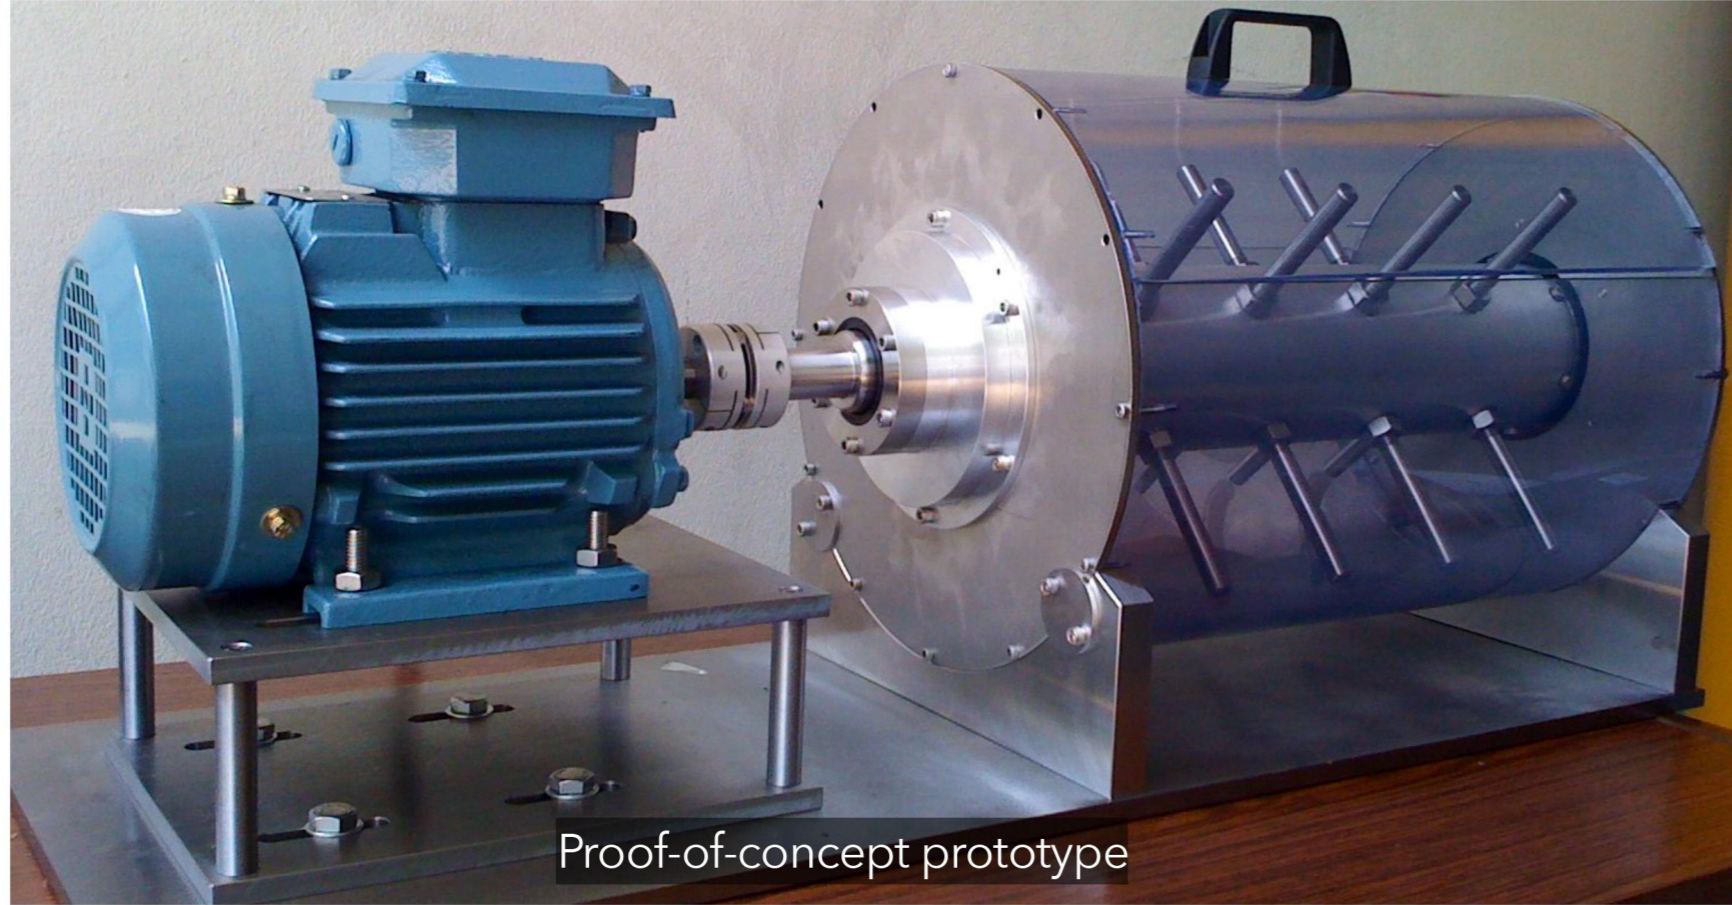

DESIGN & INDUSTRY SOLUTIONS LAB

GRANULATION MACHINE FOR CARBON BLACK

PRODUCTION IMPROVEMENT IN FOUNDRY